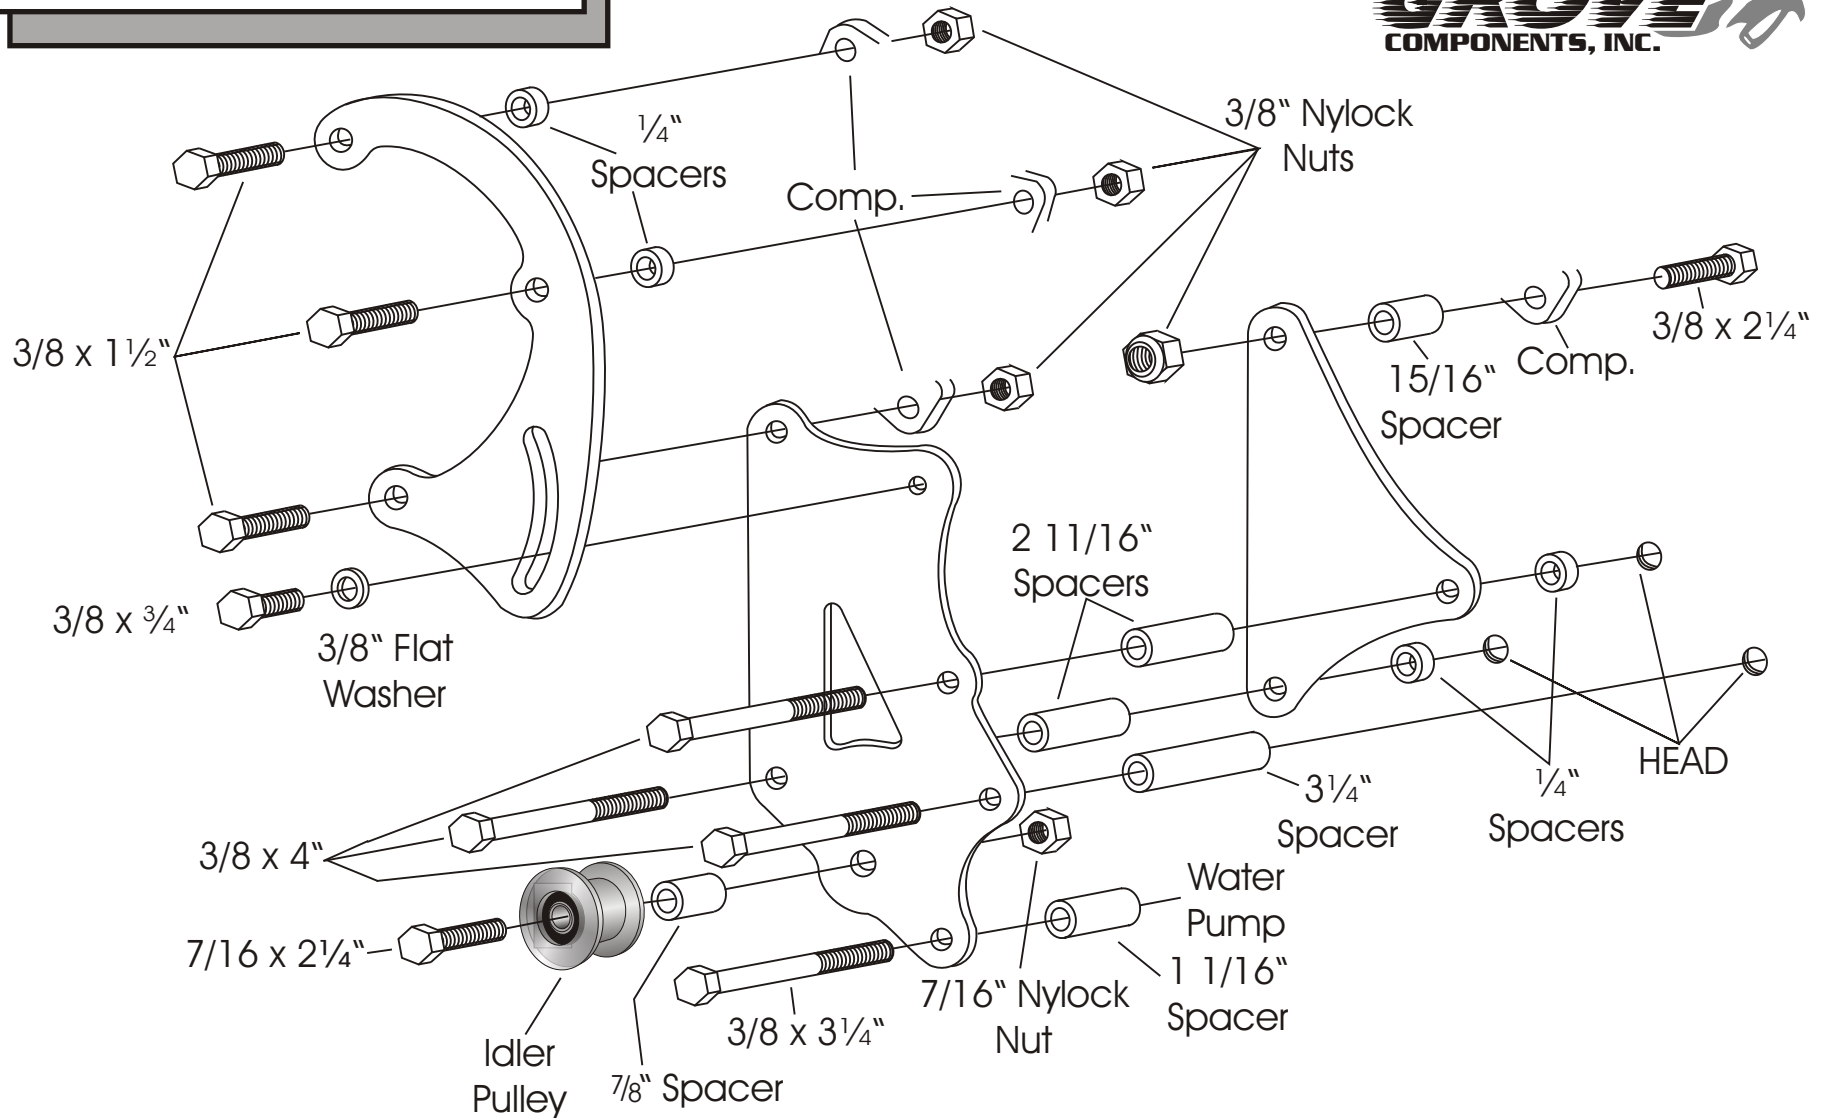

303 A.C.

As with any part of this nature, make sure it fits your application before painting or plating. Parts that have been painted, plated, or modified may not be returned.

303 A.C.

LT-1

Camaro - Firebird

ALAN GROVE COMPONENTS, INC.

27070 METCALF ROAD

LOUISBURG, KS 66053