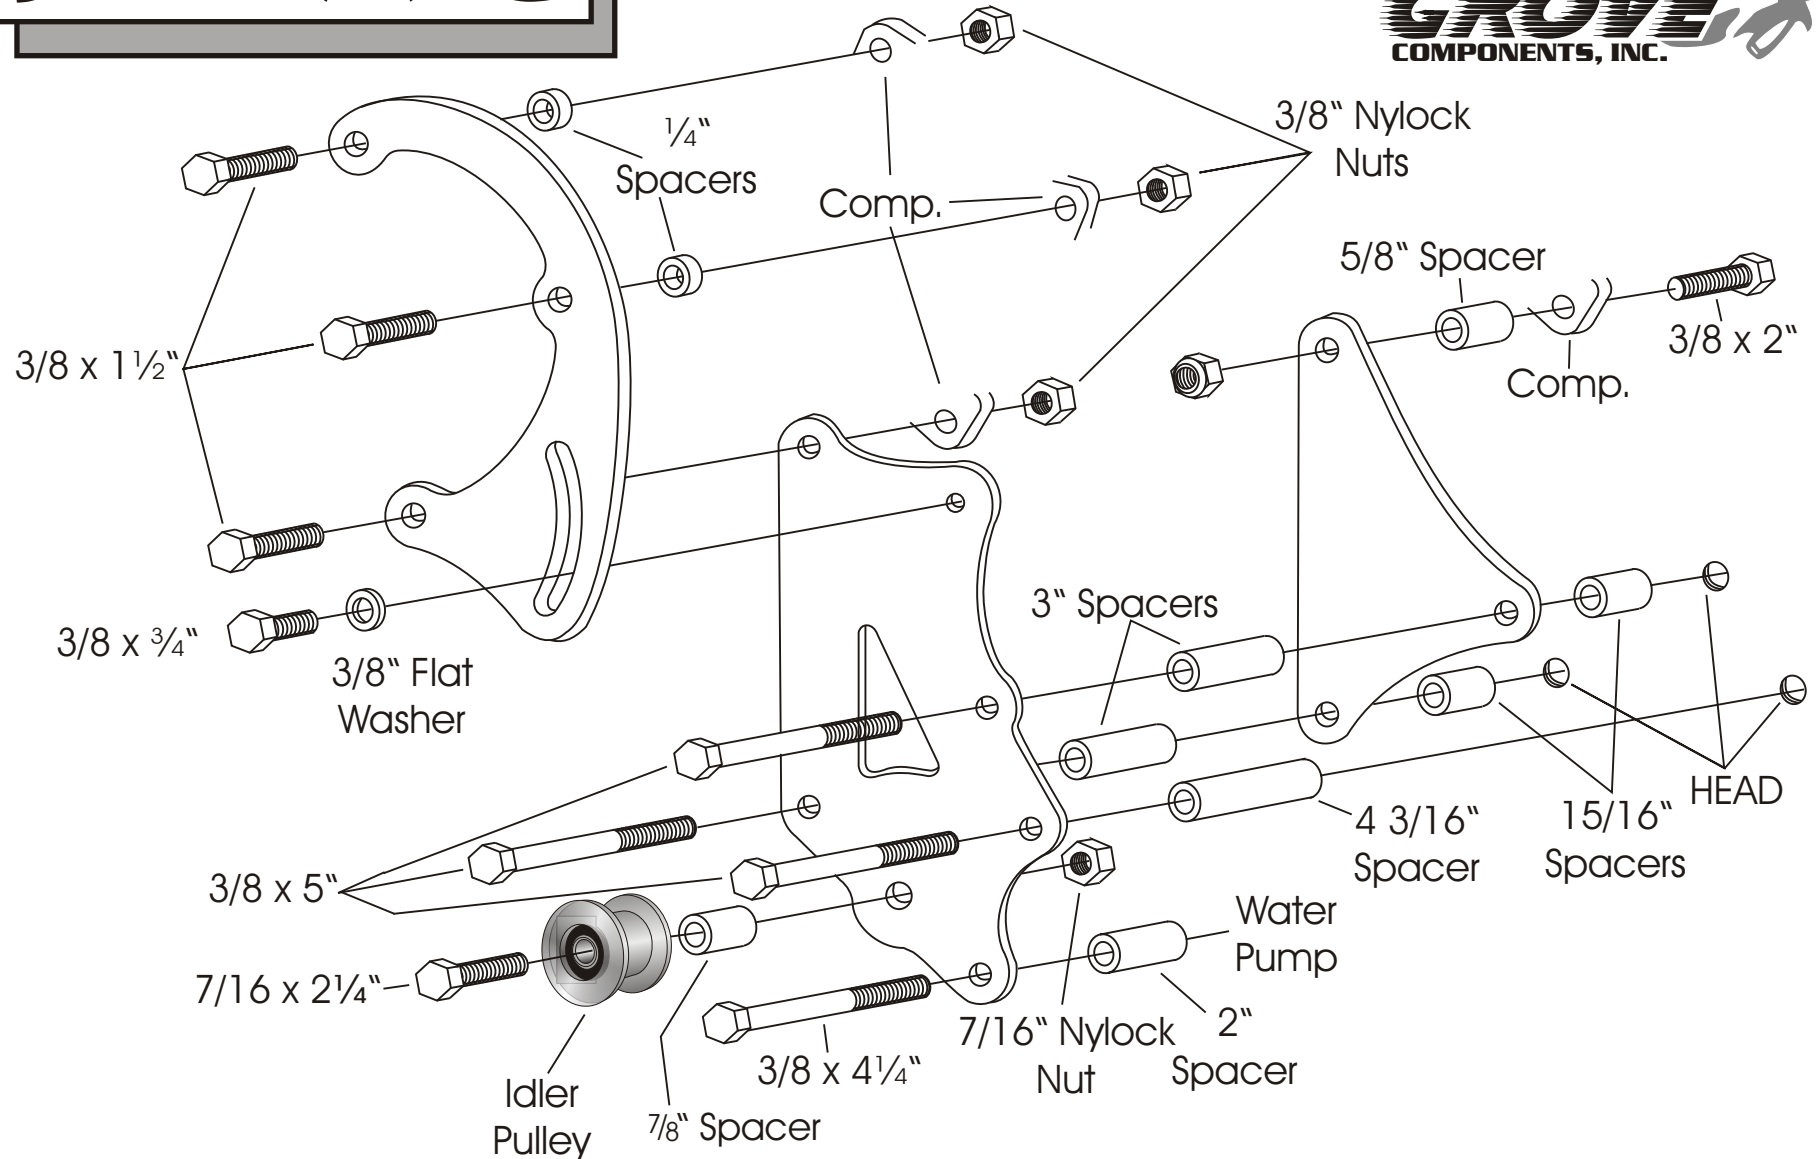

# 304 A.C.

**As with any part of this nature, make sure it fits your application before painting or plating. Parts that have been painted, plated, or modified may not be returned.**

304 A.C.

LT-1

**Corvette Engine**

**ALAN GROVE COMPONENTS, INC.  
27070 METCALF ROAD  
LOUISBURG, KS 66053**