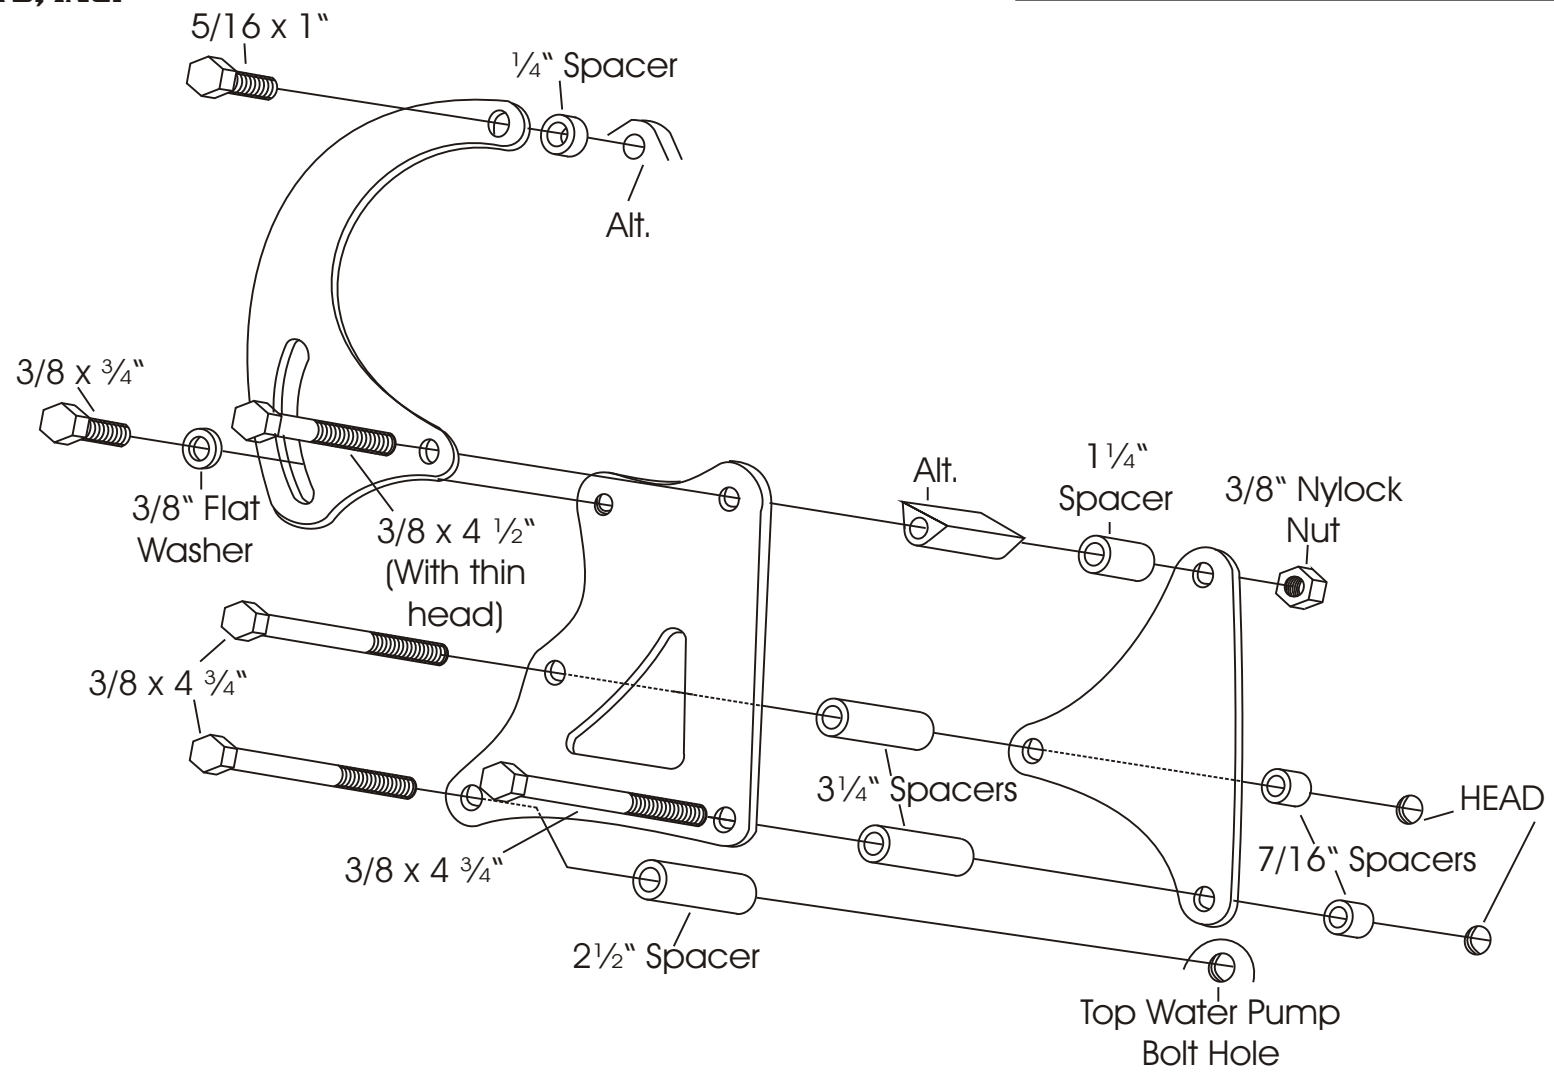

305 ALT.

As with any part of this nature, make sure it fits your application before painting or plating. Parts that have been painted, plated, or modified may not be returned.

305 ALT.

Small Block Chevy
Long Water Pump - Serpentine
Driver's Side

**ALAN GROVE COMPONENTS, INC.
27070 METCALF ROAD
LOUISBURG, KS 66053**