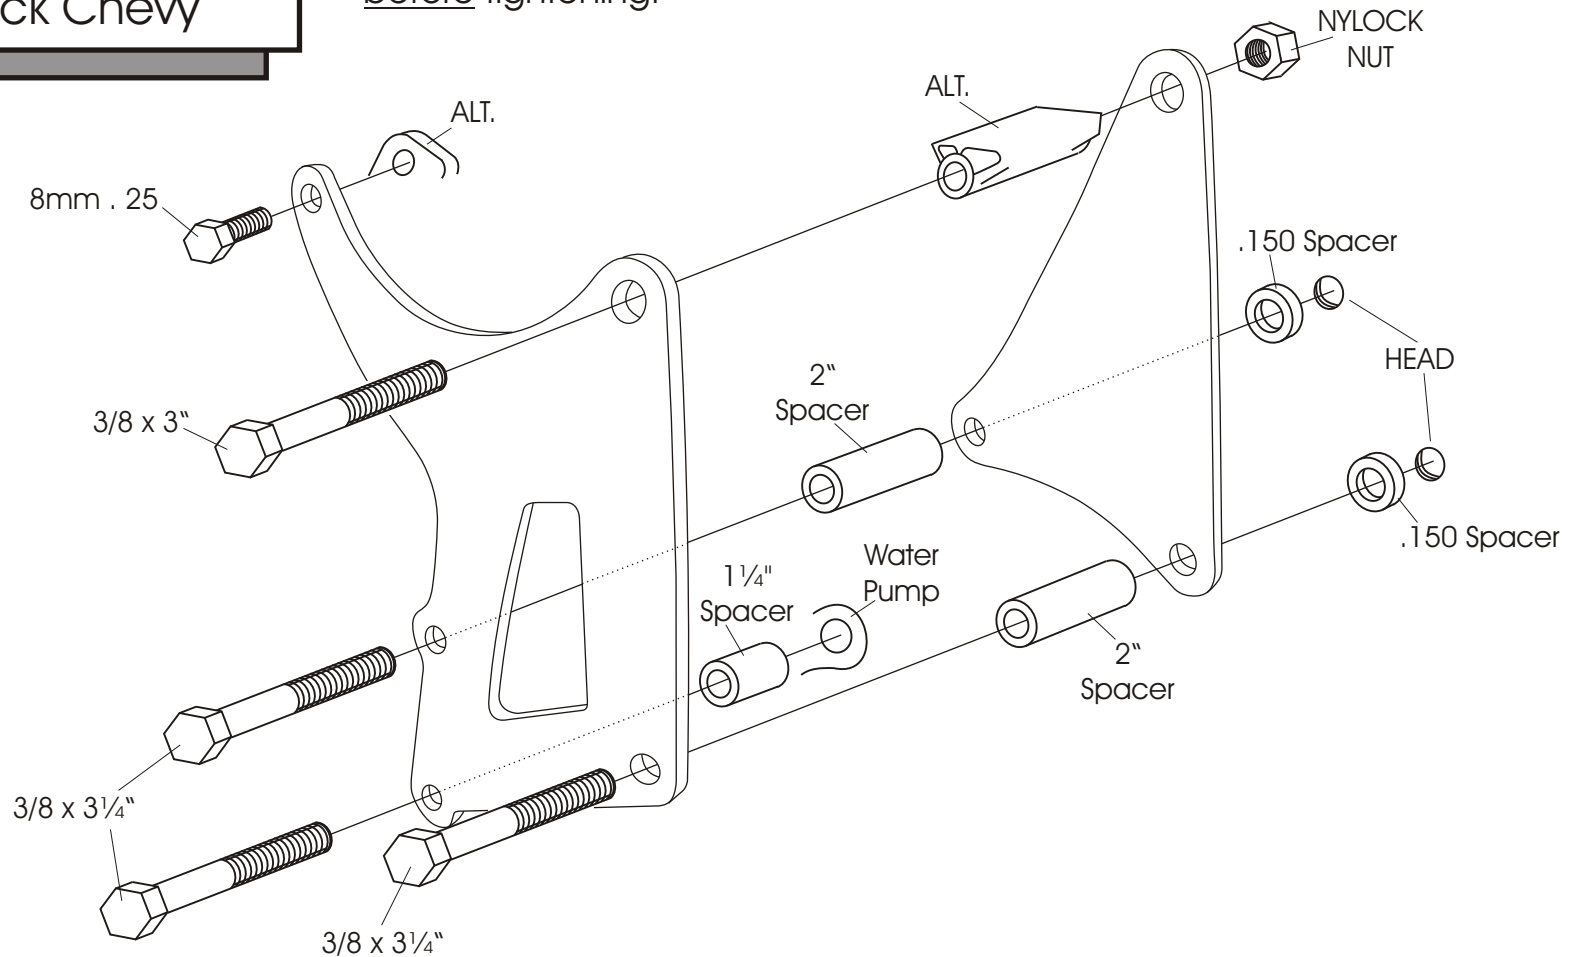

# 309 ALT.

Alternator Mount  
Short W.P. Serpentine  
Small Block Chevy

**NOTE:** When installing the mount, start all bolts and mount the alternator before tightening.

**As with any part of this nature, make sure it fits your application before painting or plating. Parts that have been painted, plated, or modified may not be returned.**

309 ALT.

Alternator Mount  
Short W.P. Serpentine  
Small Block Chevy

**ALAN GROVE COMPONENTS, INC.**  
**27070 METCALF ROAD**  
**LOUISBURG, KS 66053**